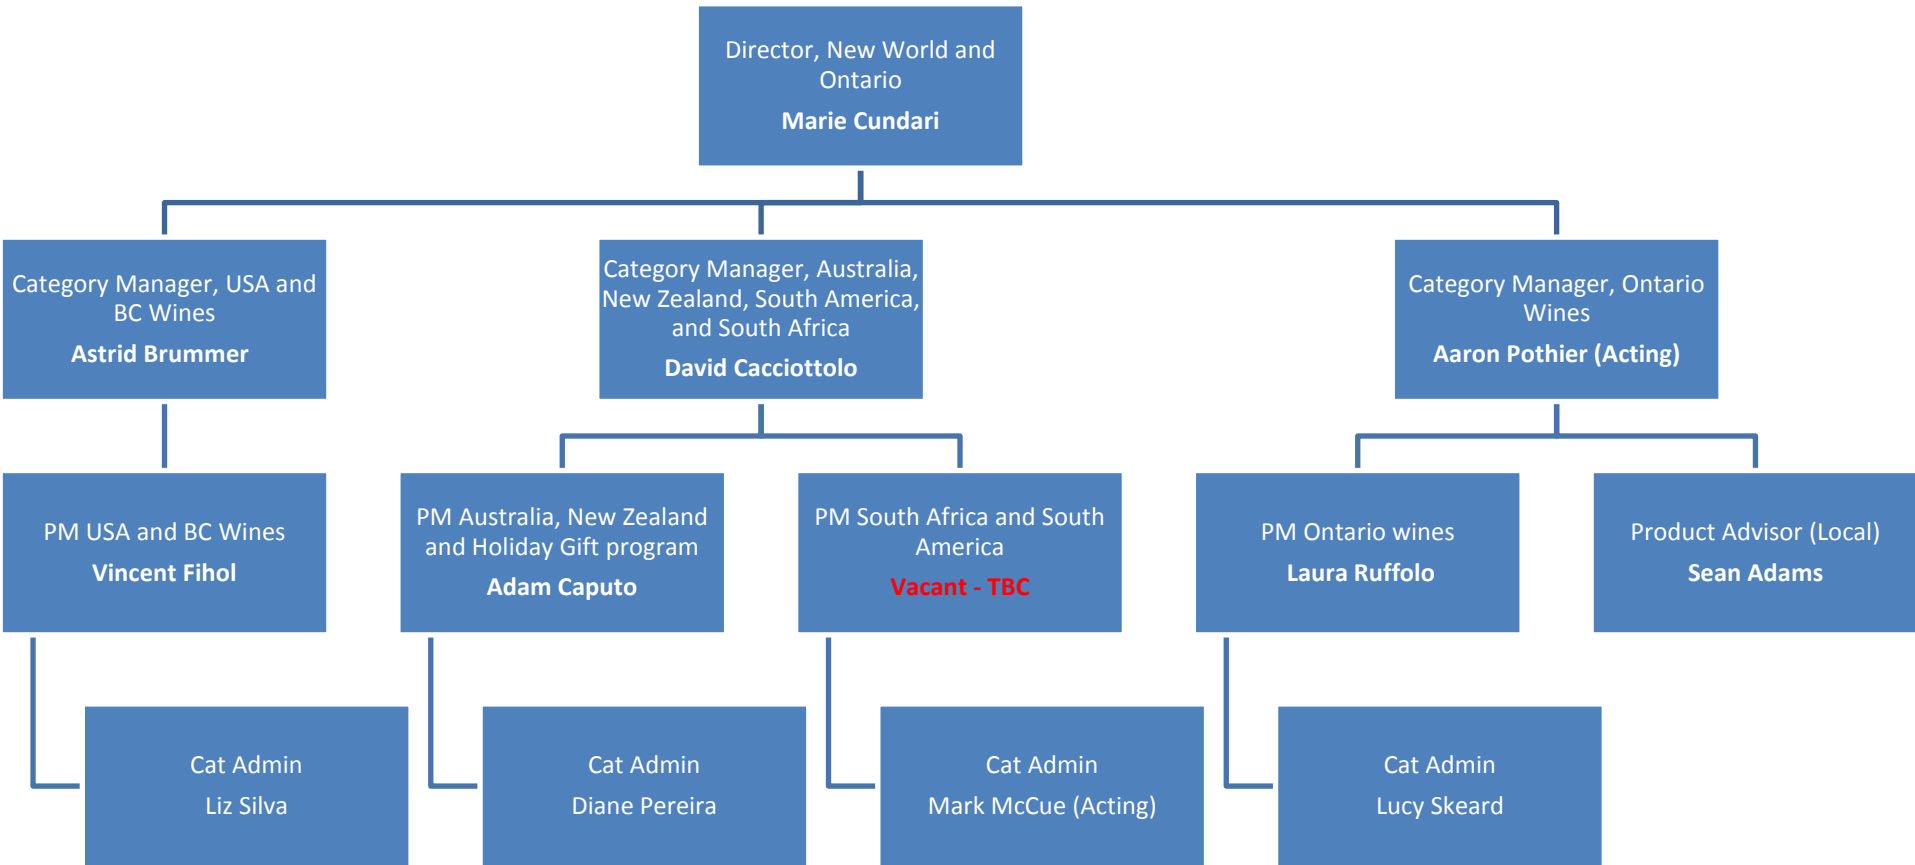

European Wines and Destination Collection

Updated Team Structure

* European Rose and Sparkling Wines will continue to be managed by Bobby Panchu

** Flavoured wines will be purchased within respective country of origin

New World and Ontario Wines Updated Team Structure

*NW Sparkling, Rose and Flavoured Wines will be purchased within their respective Countries of Origin