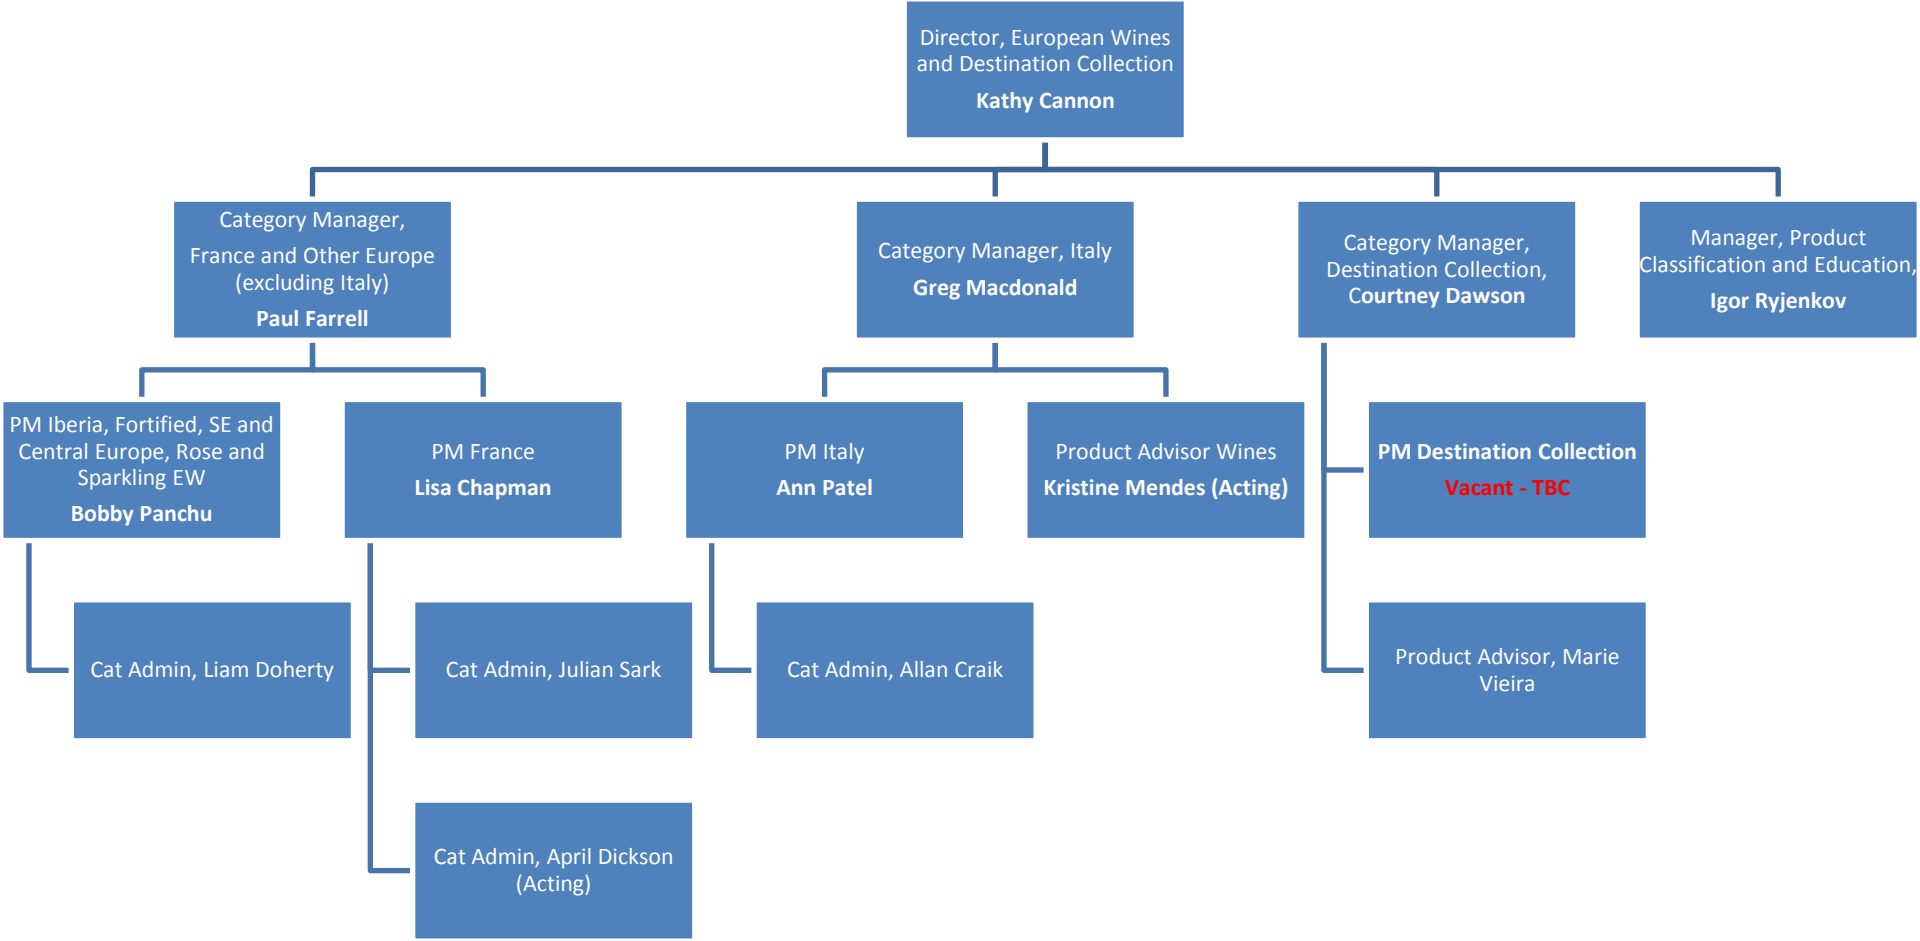

European Wines and Destination Collection

Updated Team Structure

* European Rose and Sparkling Wines will continue to be managed by Bobby Panchu

** Flavoured wines will be purchased within respective country of origin

New World and Ontario Wines Updated Team Structure

*NW Sparkling, Rose and Flavoured Wines will be purchased within their respective Countries of Origin