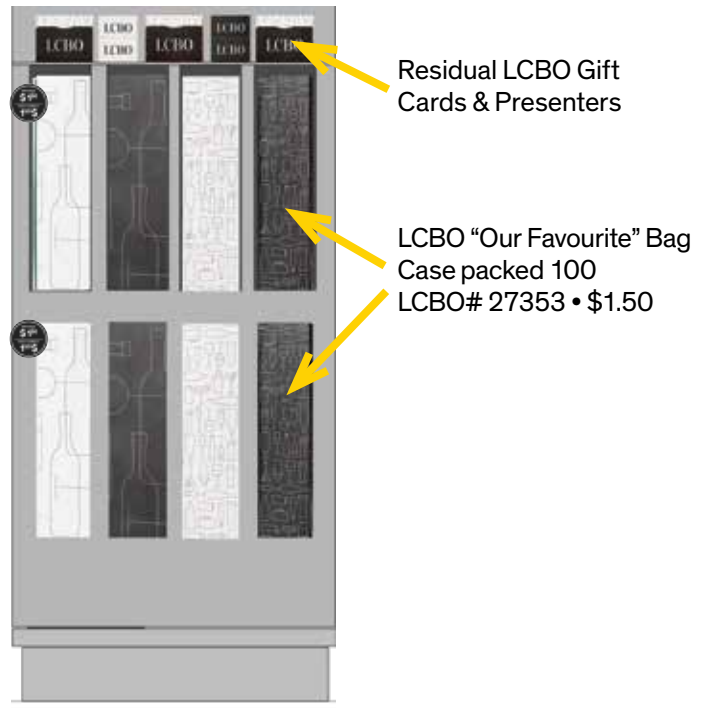

Residual LCBO Gift Cards & Presenters

LCBO "Our Favourite" Bag
Case packed 100
LCBO# 27353 • $1.50

Reusable 2 Bottle Bag
Case Packed 50
LCBO# 35421 • $1.25