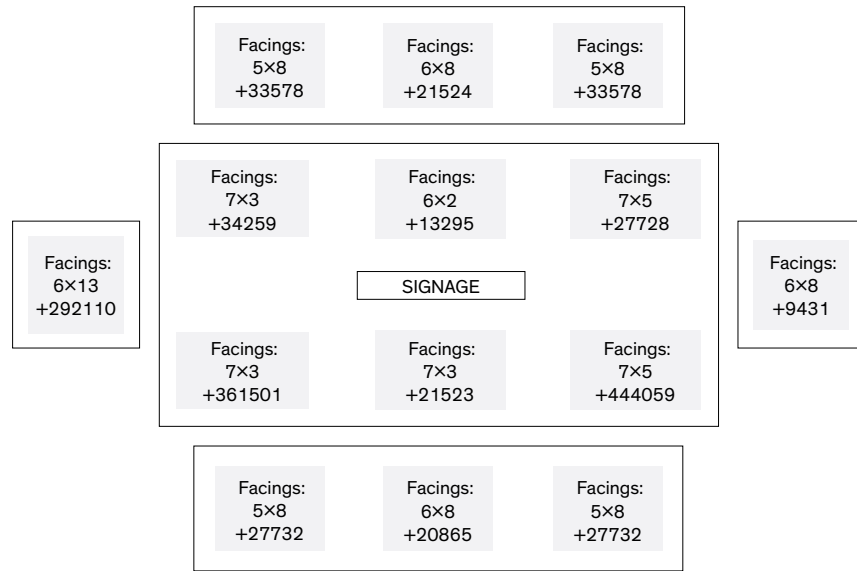

Middle Nesting Table Planograms

Top View

Celebration Fixture Planograms