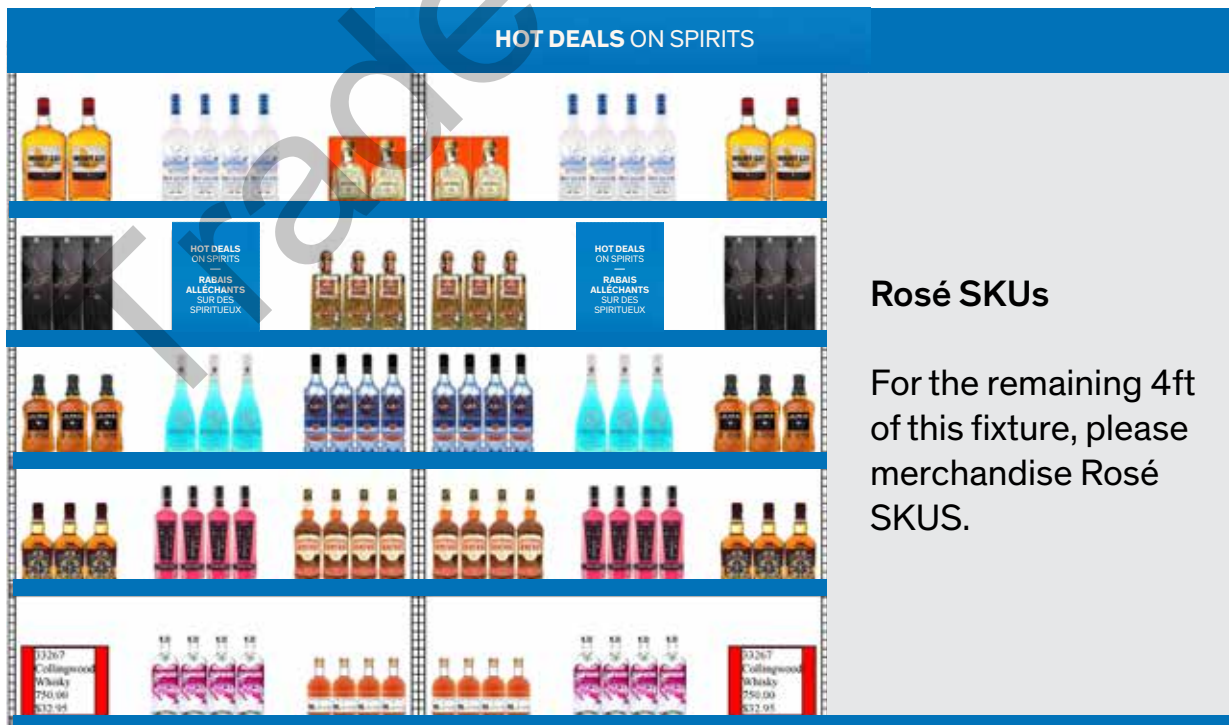

12ft. Feature Fixture

Rosé SKUs

For the remaining 4ft of this fixture, please merchandise Rosé SKUS.