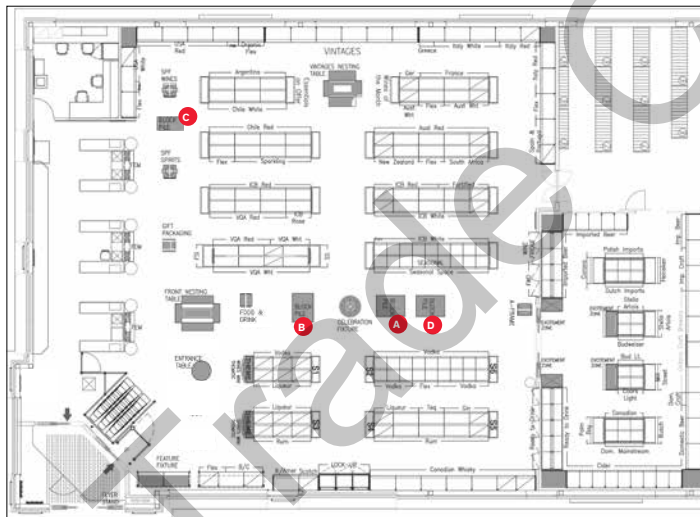

Pop-up Activation (FSM-A)

Enhanced Occasions Fixture (FSN)

Store Floor Plan Example - Rectangle Layout

Store Floor Plan Example - Angle Layout

With the implementation of the additional Promo programs into the Promo Tree, Category Management will no longer be allocating inventory for these programs and stores will only receive inventory based on their Default Management settings.