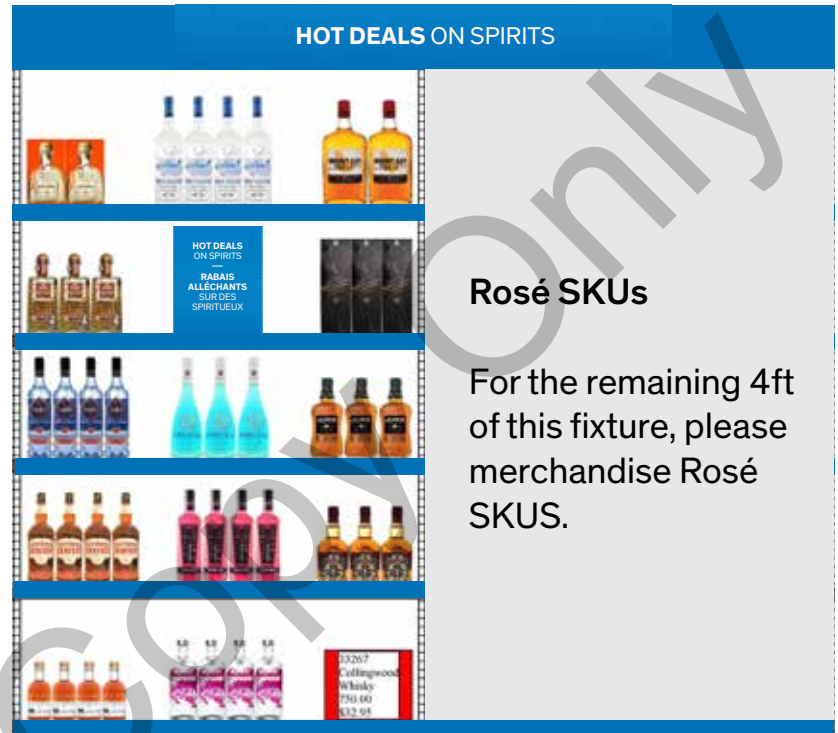

8ft. Feature Fixture

Rosé SKUs

For the remaining 4ft of this fixture, please merchandise Rosé SKUS.