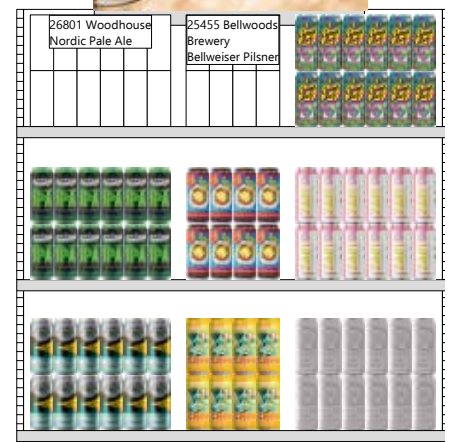

This is a sold program. Participation is mandatory.

Key Dates (July 16 - August 12, 2023)

Participating Stores

Please refer to the Participation Lookup page for information (<http://home.lcbo.com/CustomerExperience/Pages/StoreParticipationLookup.aspx>)

Mini Thematic C will feature an assortment of local ciders for summer entertaining.

Participating Products

LCBO#	Description	Size (mL)	Offers	Supplying Source / Distributor
16897	Great Lakes Brewery - Burst!	473	LTO	1929 - Great Lakes Brewing Co. Inc.
21689	Zap! Pink Lemonade Sour IPA	473		6699 - Nickel Brook Brewing Company
25455	Bellweiser Pilsner	473		2990 - Bellwoods Brewery
26801	Woodhouse Nordic Pale Ale	473	LTO	189 - Woodhouse Junction
31345	Brock Street Tropical Thunder New England IPA	473		397 - Brock Street Brewing
31448	Flying Monkeys Crowd Surf Motel Passionfruit IPA	473	LTO	6309 - Flying Monkeys Craft Brewery
243741	Cameron's Lager	473	LTO	413 - Cameron's Brewing Co.
33206	Refined Fool Florida Stole My Parents OJ IPA	473	LTO	5732 - Refined Fool Brewing Company.
456996	Lost Craft Revivale	473	LTO	179 - Lost Craft

Signage Components

- Backer card ENG/BIL (Re-order# 24P5-BC10)
- Shelf Talkers ENG (Re-order # 24P5-ST1) / BIL (Re-order # 24P5-ST2)

Merchandising Instructions

- Merchandise participating products according to the planogram.
- Merchandise pre-printed shelf talkers in front of each product.
- Install the backer card signage.