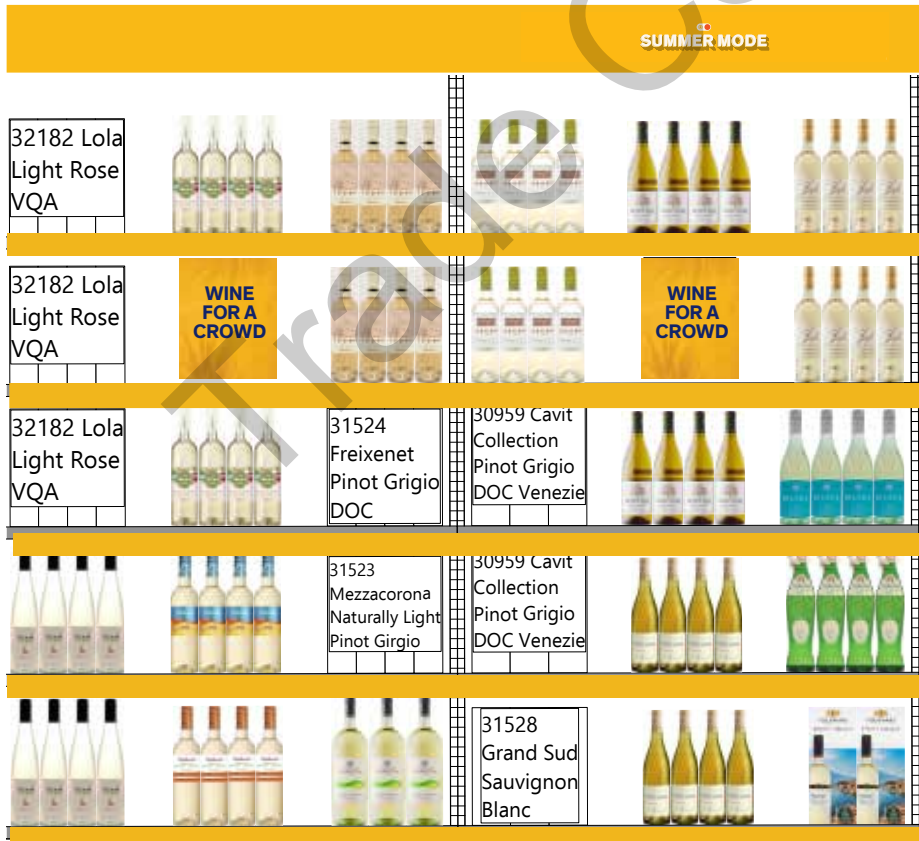

12ft. Feature Fixture

Rosé SKUs

For the remaining 4ft of this fixture, please merchandise Rosé SKUS.

Refer to the New & Seasonal section of this guide for a list of Rosé products.