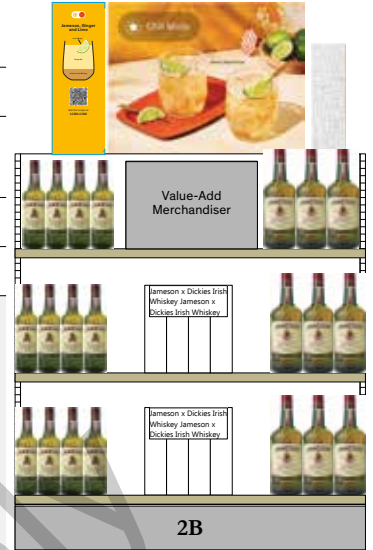

End Aisle #2B
Standard

LCBO#	Description	Size (mL)	Offers
10157	Jameson Irish Whiskey	750	Value Add
32898	Jameson Irish Whiskey X Dickies Limited Edition	750	
275933	Jameson Irish Whiskey	1750	LTO

Value Add (VA): Dickies x Jameson Socks

Jameson Ginger and Lime Cocktail Blade Sign
ENG (Re-order # 24P5-BS3), BIL (Re-order # 24P5-BS9)

- Install Cocktail Blade Sign on End Aisle 2.
- Fold Card at crease before inserting into End Aisle slot so it will remain stable. Insert it behind Backer Card.

Chill Mode Backer Card
ENG / BIL (Re-order # 24P5-BC2B)