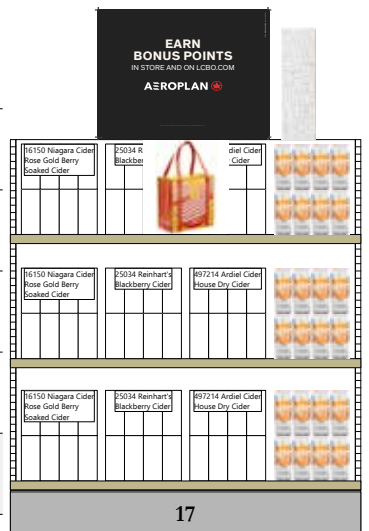

NOTE: Please merchandise the Summer Insulated Cooler Bags (#32137) on the end aisle. Use an open/unfolded cooler bag as a merchandiser to display folded bags. (Manager's discretion)