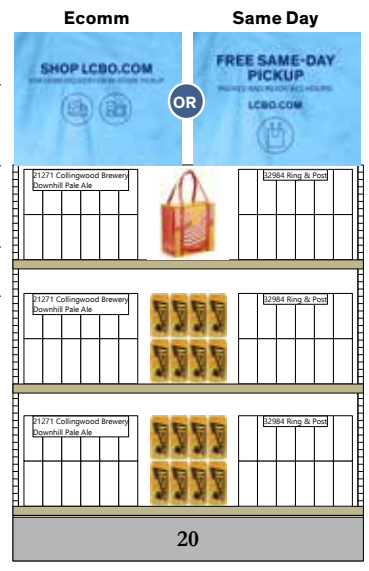

NOTE: Please merchandise the Summer Insulated Cooler Bags (#32137) on the end aisle. Use an open/unfolded cooler bag as a merchandiser to display folded bags. (Manager's discretion)

	LCBO#	Description	Size (mL)	Offers
End Aisle #20	10075	Side Launch Wheat Beer (3827)	473	
	21271	Collingwood Downhill Pale Ale (4205)	473	LTO
	32984	Henderson Ring & Post (798)	473