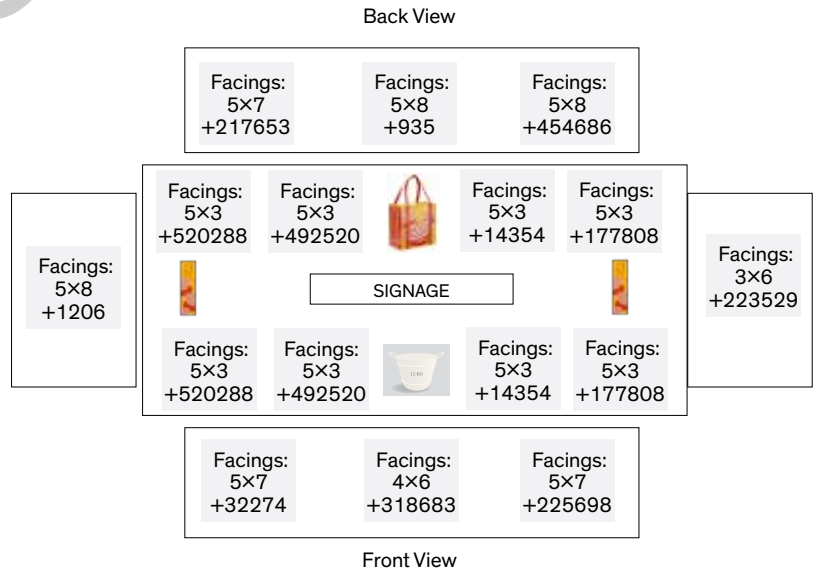

7Ft Nesting Table Planogram (For stores that have end tables) – Standard Flight

NOTE: Please merchandise the Summer Enhanced 1 Bottle Bag (#32258), the Insulated Cooler Bags (#32137), and the P4 New White Beer Bucket (#33490) on the table as shown in the planogram. Use an open/unfolded cooler bag as a merchandiser to display folded bags. The White Beer Bucket will arrive early July.