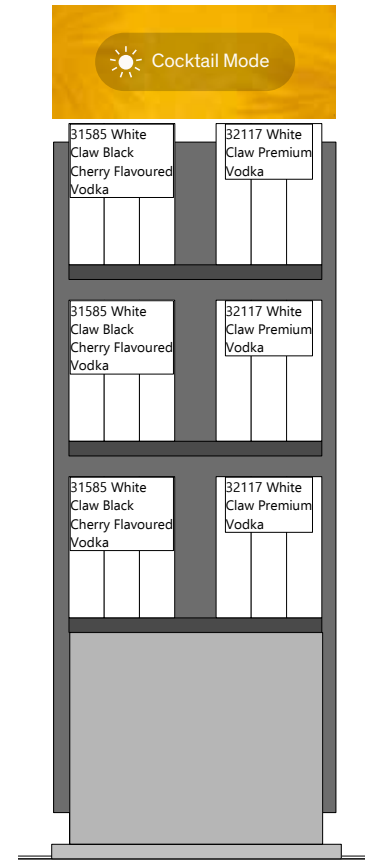

THE COLD ROOM SPIRITS DISPLAY (CM)

The Cold Room Spirits Display program will provide Spirits display space in high-traffic areas near the beer cold room. The program is aimed at encouraging customers to view Spirits as an appropriate and relevant beverage alcohol choice for a variety of occasions throughout the seasons. This sold program display will encourage cross-category shopping.

This is a sold program. Participation is mandatory.

Key Dates (July 16 - August 12, 2023)

Participating Stores

Please refer to the Participation Lookup page for information (<http://home.lcbo.com/CustomerExperience/Pages/StoreParticipationLookup.aspx>)

Participating Products

LCBO#	Description	Size (mL)	Offers
31585	White Claw Black Cherry Flavoured Vodka	750	$2.00 LTO
32117	White Claw Premium Vodka	750	

Signage Components

- A-Frame Sign ENG (Re-order# 24P5-AF1) / BIL (Re-order# 24P5-AF2)

Merchandising Instructions

- Ensure the fixture is by the beer cold room or beer section of the store.
- Continue merchandise the P5 A-frame sign.
- Merchandise the participating products according to the planogram.
- Install the P4 pre-printed shelf talkers on the fixture.