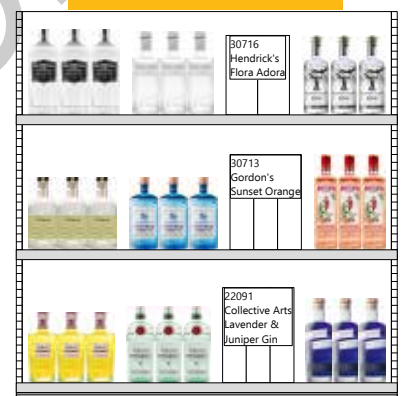

Participating Products

LCBO#	Description	Size (mL)	Offers
24796	Dixons Wicked Raspberry Gin	750	LTO
30713	Gordon's Sunset Orange	750	LTO, NT
30716	Hendrick's Flora Adora	750	LTO
30720	Beefeater Peach & Raspberry	750	APP
129940	Aviation Gin	750	VA
358184	Tanqueray Rangpur Gin	750	
358192	Bruichladdich The Botanist Islay Dry Gin	750	LTO
358556	Dillon's Gin 22 Unfiltered	750	LTO
374231	Ungava Gin	750	LTO
557470	Empress 1908 Gin	750	LTO
635482	Glendalough Wild Botanical Gin	750	LTO
635508	Drumshanbo Gunpowder Irish Gin	750	LTO

Signage Components

- Category sign ENG/BIL (Re-order # 24P5-MTA1)
- Backer card ENG/BIL (Re-order # 24P5-MTA2)
- Shelf talkers ENG (Re-order # 24P5-MTA3) / BIL (Re-order # 24P5-MTA4)
- Perpendicular Shelf Talker Bundle (Re-order # 24P5-STVA11) / BIL (Re-order # 24P5-STVA12)

Merchandising Instructions

- Merchandise participating products according to the planogram.
- Install the pre-printed shelf talkers in front of each product.
- Merchandise the category sign and backer card signage. Note: Stores with regular end aisle will need to install the backer card in the backer card frame.
- Install the perpendicular shelf talker on the mini thematic display and in section.

Celebrate summer with assortment of premium gin gifts.

GIN GIFTS FOR SUMMER

ACTION: Stores with regular end aisle will need to install the backer card in the backer card frame.