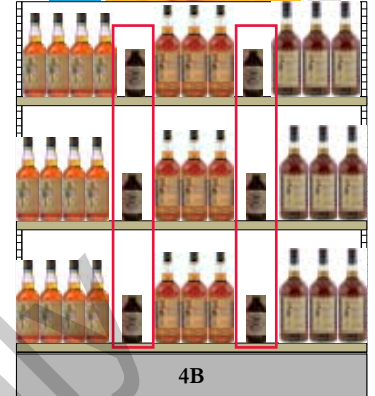

**End Aisle #4B
Standard**

LCBO#	Description	Size (mL)	Offers
24437	Sailor Jerry Spiced Rum	1750	Value Add
80127	Sailor Jerry Spiced Rum	750	LTO
217257	Sailor Jerry Spiced Rum	1140	LTO

Value Add (VA): Gords Ginger Beer

Lincoln County Cola Cocktail Blade Sign
ENG (Re-order # 24P5-BS6), BIL (Re-order # 24P5-BS12)

- Install Blade Sign on End Aisle 4.
- Fold Card at crease before inserting into End Aisle slot so it will remain stable. Insert it behind Backer Card.

Weekend Mode Backer Card
ENG / BIL (Re-order # 24P5-BC4B)