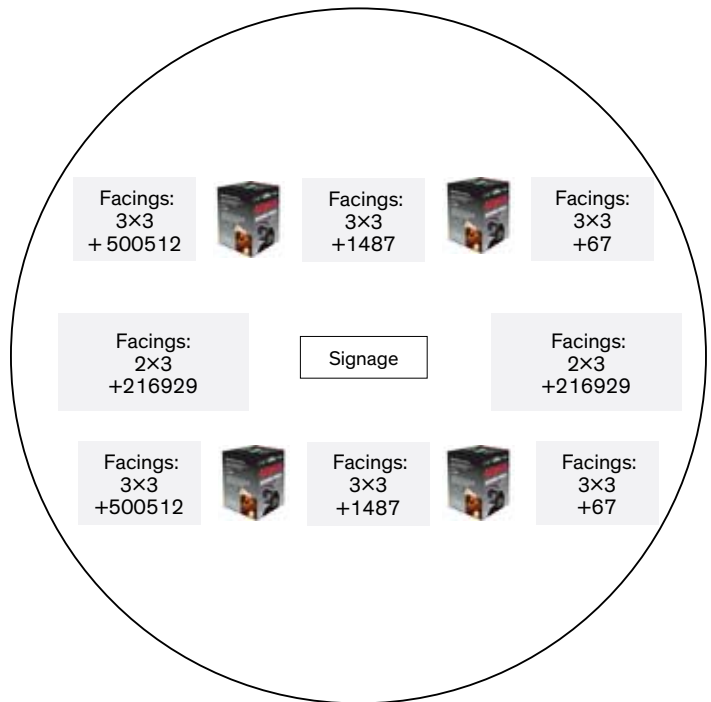

Planogram - Round Table