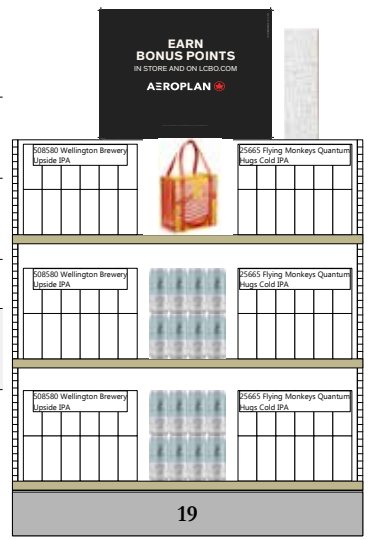

LCBO#	Description	Size (mL)	Offers
End Aisle #19	17117	Rally Trail Blazer (LCBO Warehouse)	473	APP
	25665	Flying Monkeys Cold IPA (6309)	473	
	508580	Wellington Upside IPA (4826)	473	
Aeroplan EARN BONUS POINTS Backer Card ENG / BIL (Re-order # 24P5-BC-GEN1)