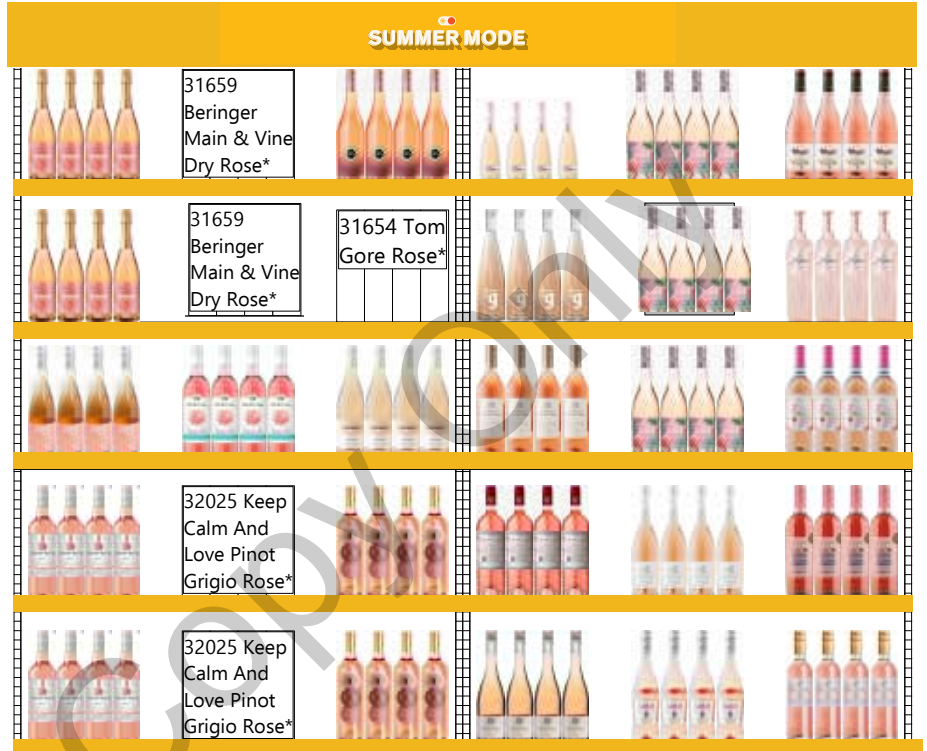

8ft. Feature Fixture