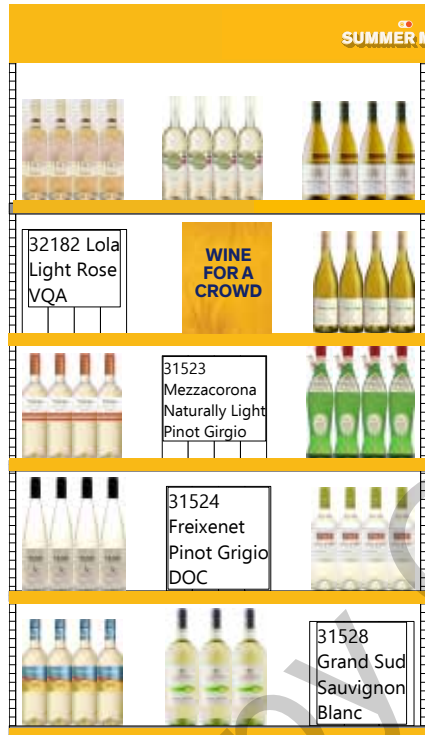

8ft. Feature Fixture

Rosé SKUs

For the remaining 4ft of this fixture, please merchandise Rosé SKUS.

Refer to the New & Seasonal section of this guide for a list of Rosé products.