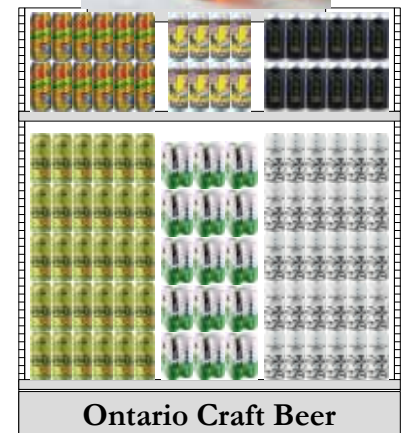

LCBO#	Description	Size (mL)	Supplying Source / Distributor
10833	Railway City Brewing - Juice Caboose IPA	473	8447 - Railway City Brewing Company
14812	Great Lakes Brewery - Haze Mama	473	1929 - Great Lakes Brewing Co. Inc.
26073	Indie Ale House Marco Polo Italian Style Pilsner	473	789 - Indie Ale House
27612	Weir Beer	473	902 - Shawn & Ed Brewing Co.
31456	Muskoka Pineapple Ninja Wheat Ale	473	LCBO Warehouse
31512	Collective Arts Lager	473	LCBO Warehouse

Merchandising Instructions

- Merchandise participating products on the End Aisle.
- Install pre-printed shelf talkers in front of products.
- Merchandise the new Ontario Craft Beer End Aisle backer card.

8-Pack Carrier stores:

- Remove a shelf from the back End Aisle and move to the top of the front end with the 8-Pack merchandiser displayed beside it (use case cuts/stack outs on the back end)
- Display a fully-assembled 8-pack carrier, filled with local bestselling Ontario Craft Beer on the top shelf.
- Choose products that are the most local to your market, highlighting near-by/ community breweries. Up to 10 skus may be featured on this end (2 on top shelf in assembled 8-Pack carriers, 4 on each of the bottom 2 shelves).

Signage Components

- End Aisle Backer card ENG/BIL (Re-order # 23OP-OCB1)
- Shelf talkers ENG (Re-order #AIM-24P5-OCB1) / BIL (Re-order #AIM-24P5-OCB2)
- FLS designated stores must display the bilingual side of the product shelf talkers.

Ontario Craft Beer