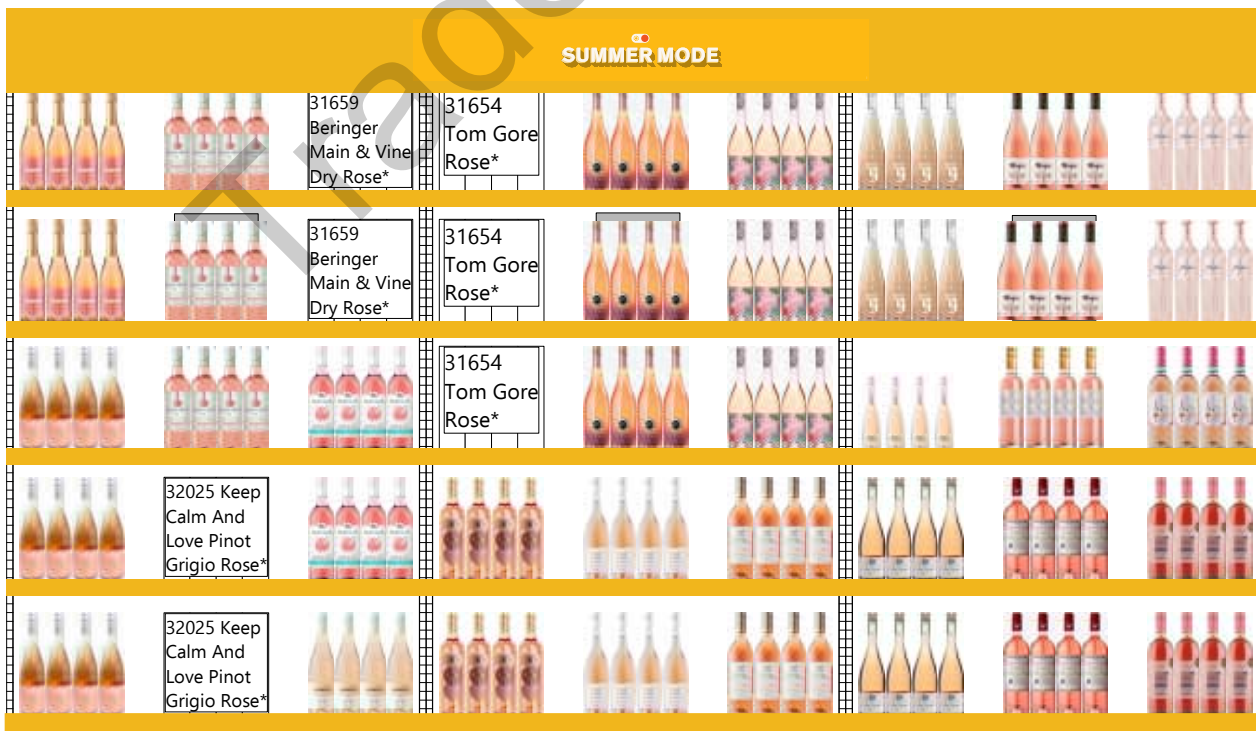

12ft. Feature Fixture