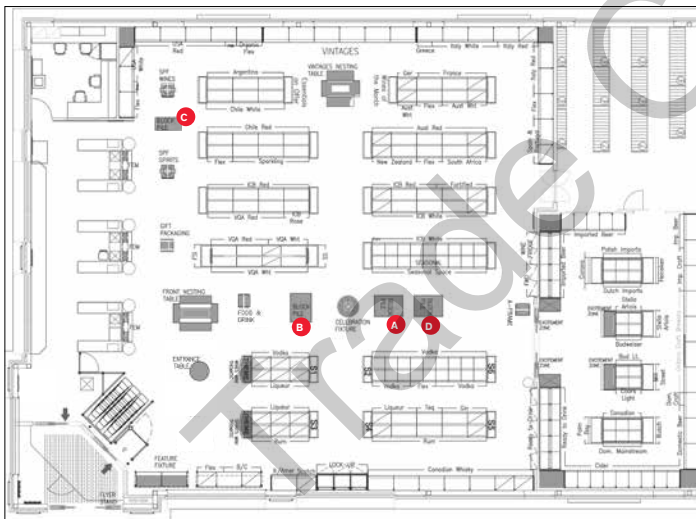

Store Floor Plan Example - Rectangle Layout

Store Floor Plan Example - Angle Layout

With the implementation of the additional Promo programs into the Promo Tree, Category Management will no longer be allocating inventory for these programs and stores will only receive inventory based on their Default Management settings.