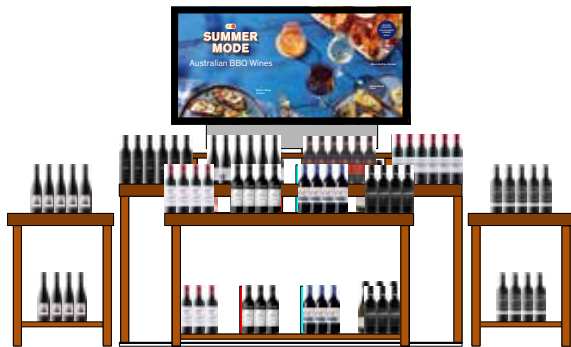

Middle Nesting Table Planograms

Back View

Facings: 4x8 +17650	Facings: 4x8 +25839	Facings: 4x8 +943787	Facings: 4x8 +285544

Facings: 6x3 +464743	Facings: 6x3 +311795	Facings: 6x3 +925453	Facings: 6x3 +659607
Facings: 6x3 +464743	Facings: 6x3 +311795	Facings: 6x3 +925453	Facings: 6x3 +659607

Facings: 5x8 +606624

Facings: 5x8 +660043

Facings: 4x7 +210633	Facings: 4x8 +441576	Facings: 4x8 +142117	Facings: 4x8 +170134

NOTE: Please merchandise the Summer Enhanced 1 Bottle Bag (#32258), the Insulated Cooler Bags (#32137), and the P4 New White Beer Bucket (#33490) on the table as shown in the planogram. Use an open/unfolded cooler bag as a merchandiser to display folded bags. The White Beer Bucket will arrive early July.

Celebration Fixture Planograms