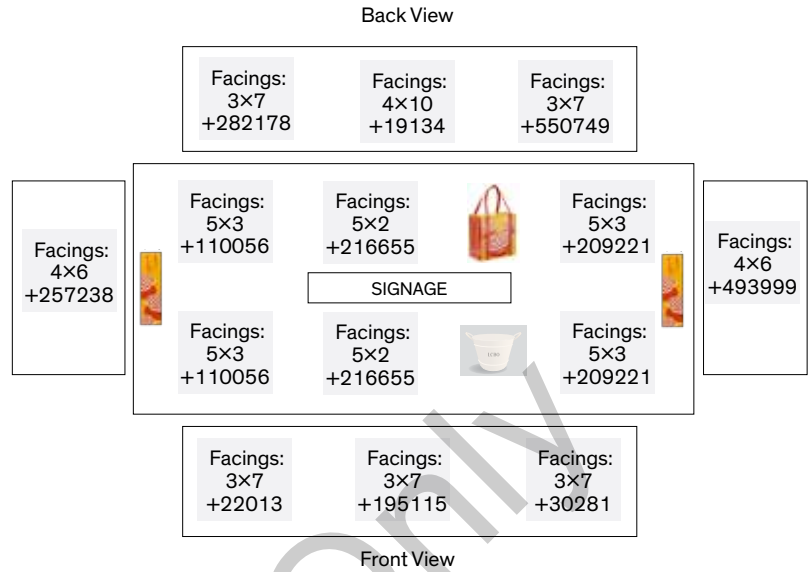

NOTE: Please merchandise the Summer Enhanced 1 Bottle Bag (#32258), the Insulated Cooler Bags (#32137), and the P4 New White Beer Bucket (#33490) on the table as shown in the planogram. Use an open/unfolded cooler bag as a merchandiser to display folded bags. The White Beer Bucket will arrive early July.