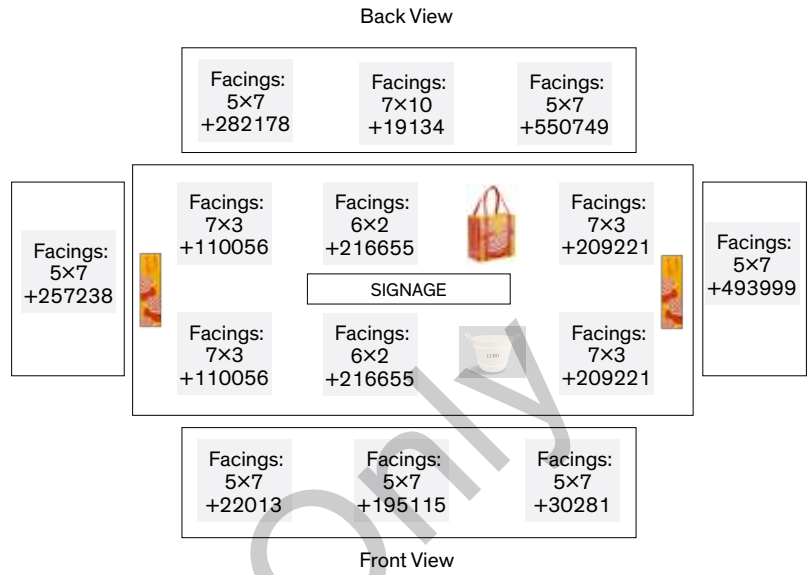

7Ft Nesting Table Planogram (For stores that have end tables) – Premium Flight

NOTE: Please merchandise the Summer Enhanced 1 Bottle Bag (#32258), the Insulated Cooler Bags (#32137), and the P4 New White Beer Bucket (#33490) on the table as shown in the planogram. Use an open/unfolded cooler bag as a merchandiser to display folded bags. The White Beer Bucket will arrive early July.