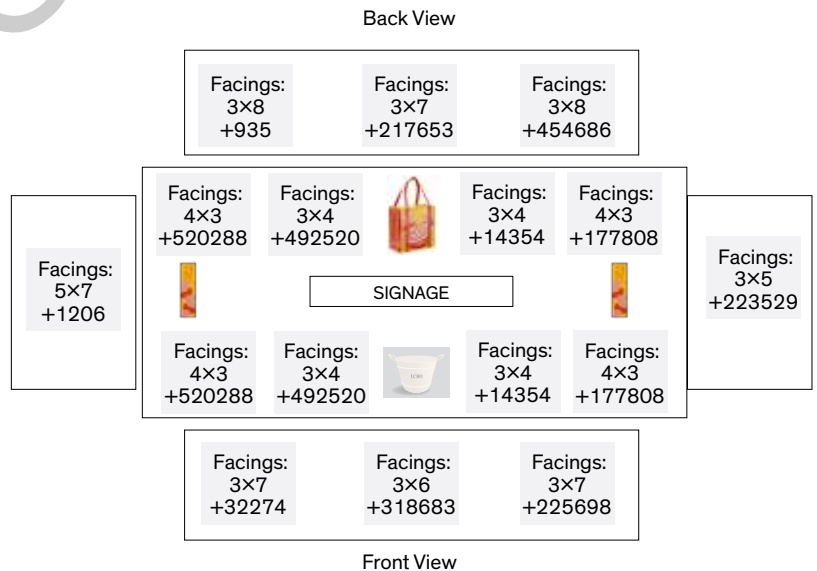

NOTE: Please merchandise the Summer Enhanced 1 Bottle Bag (#32258), the Insulated Cooler Bags (#32137), and the P4 New White Beer Bucket (#33490) on the table as shown in the planogram. Use an open/unfolded cooler bag as a merchandiser to display folded bags. The White Beer Bucket will arrive early July.