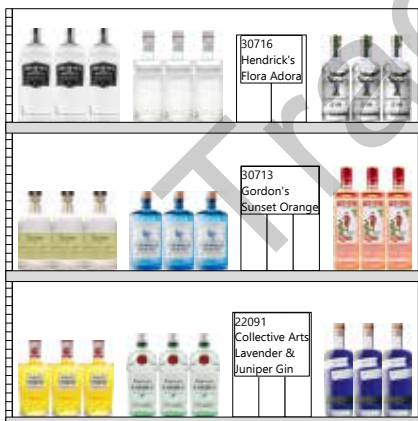

Merchandising Options:

Mini Thematic A

PREMIUM SPIRITS FOR DAD